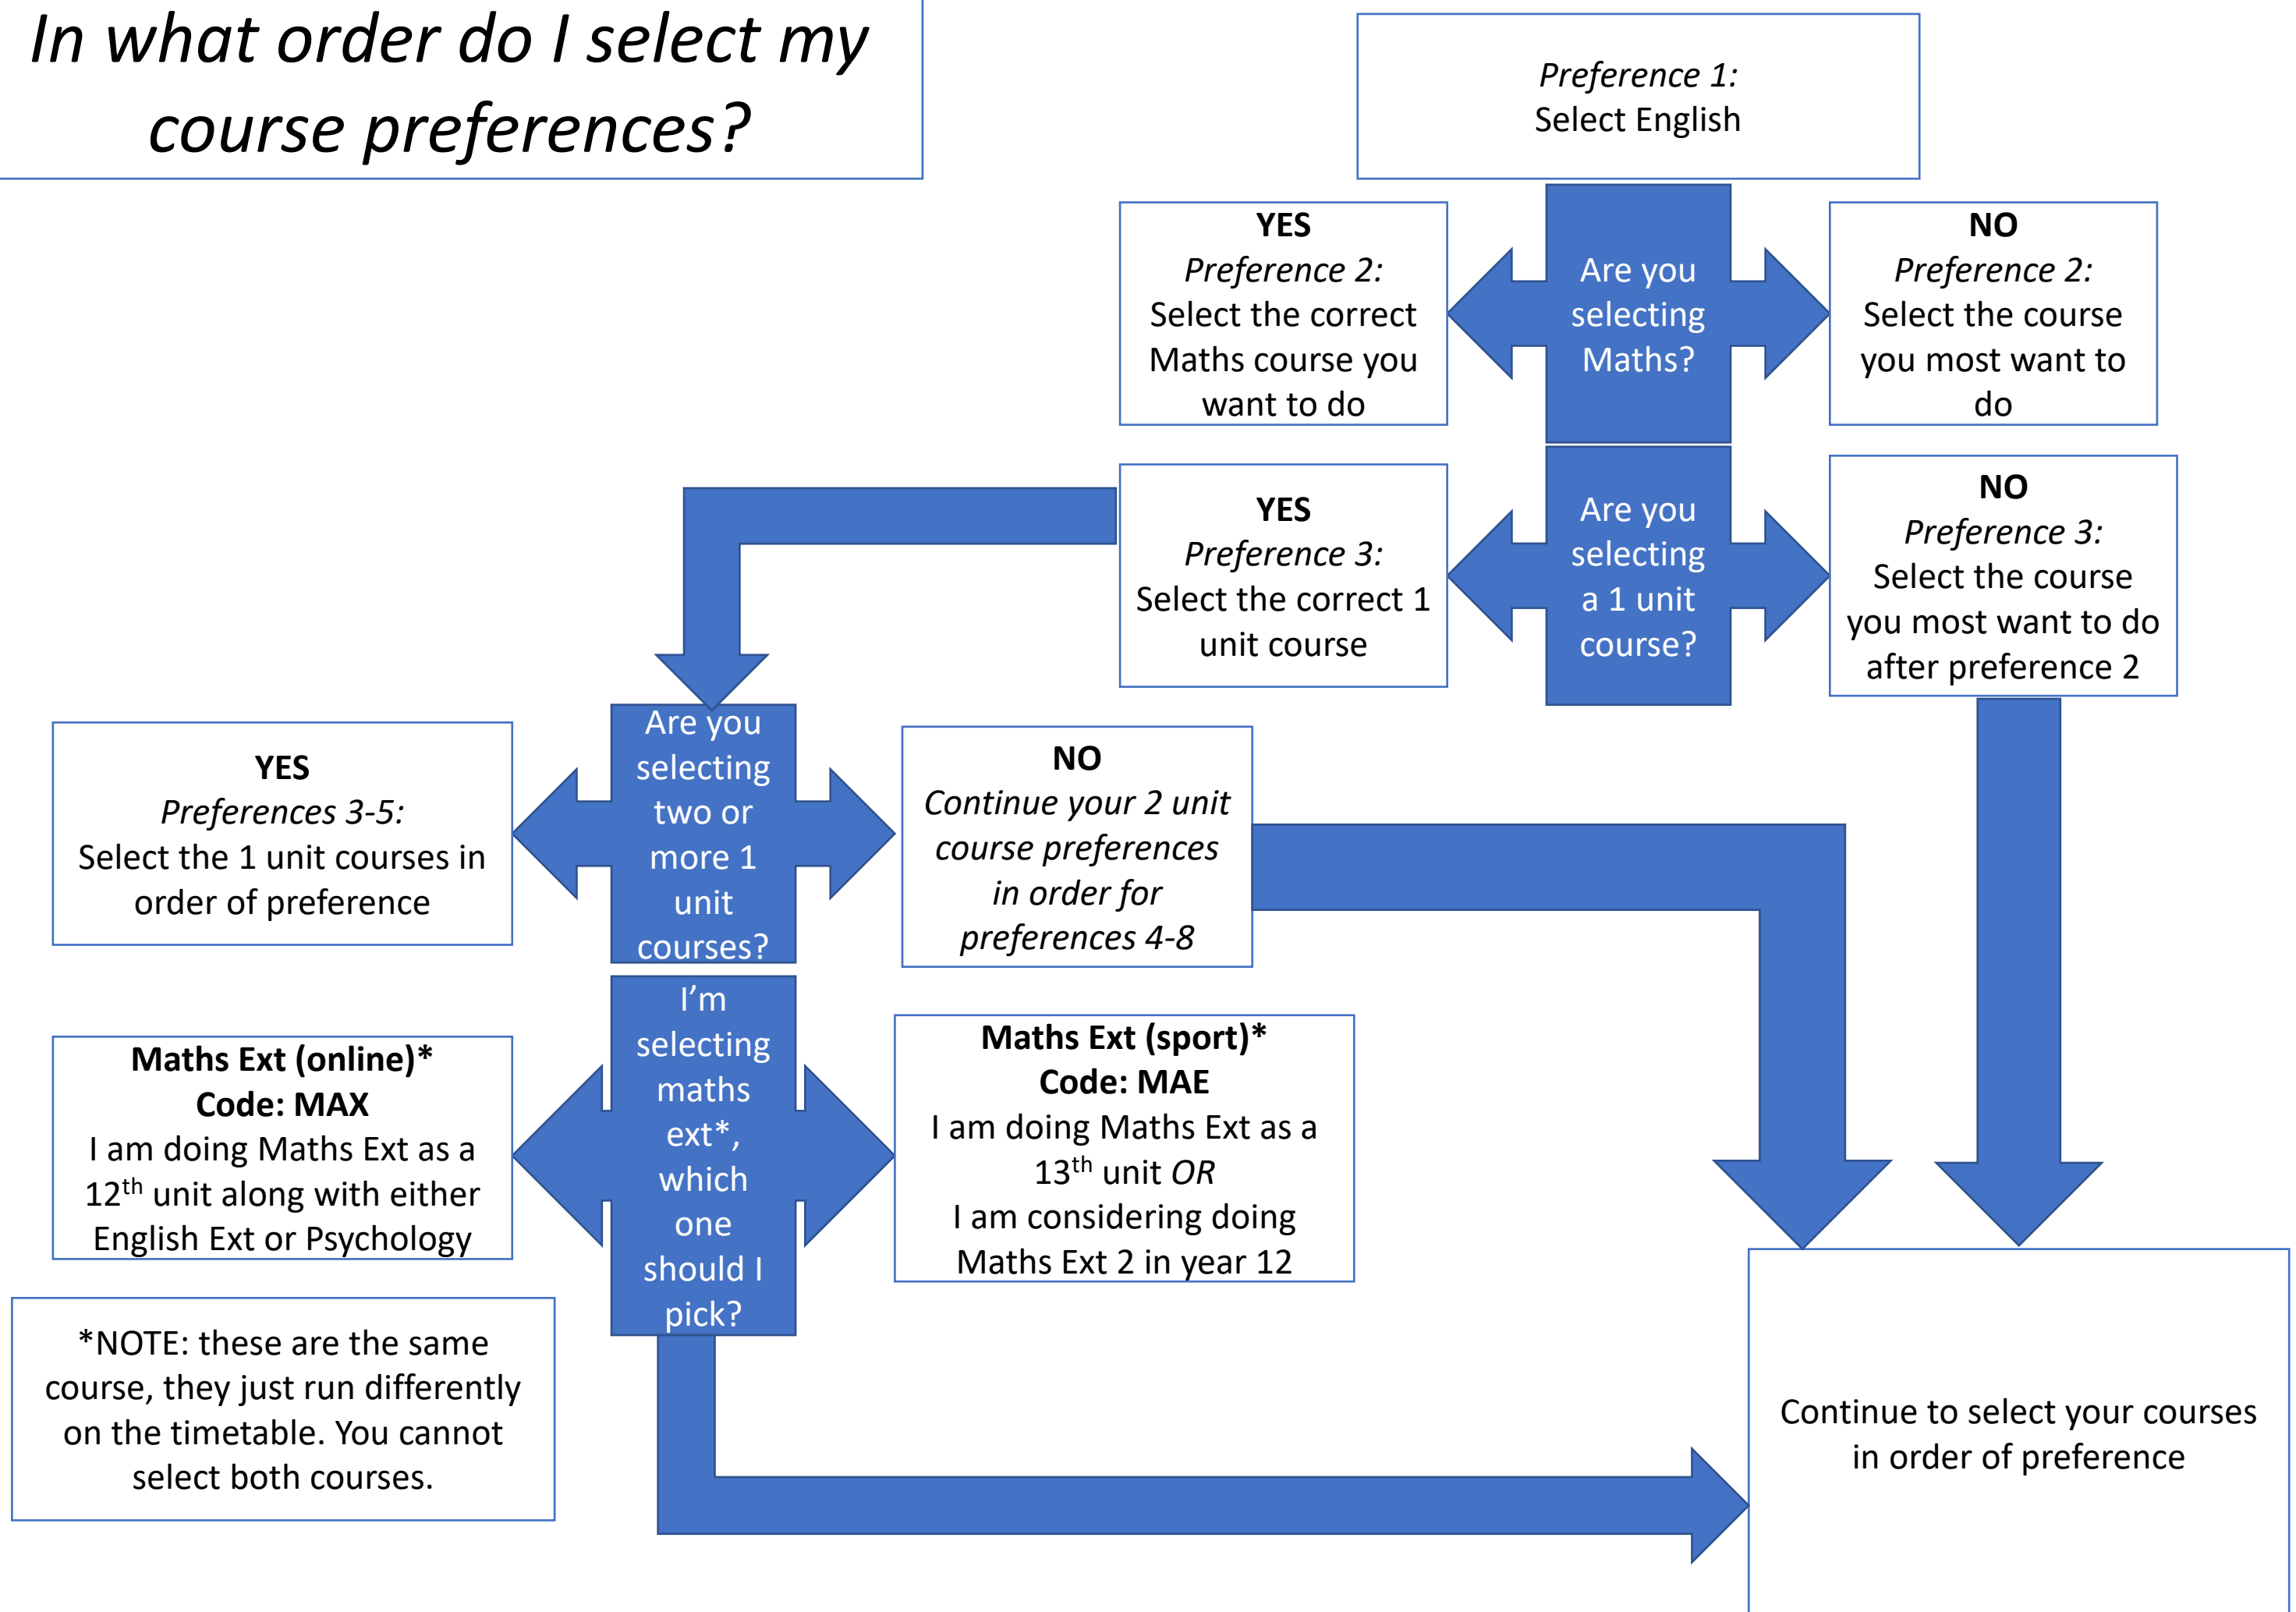

In what order do I select my course preferences?

*NOTE: these are the same course, they just run differently on the timetable. You cannot select both courses.

You can select **up to 13 units** when you submit your main units
 Make sure you think about the order of your preferences, their order is important!
 You must provide **AT LEAST 3 reserve preferences**, select these carefully!